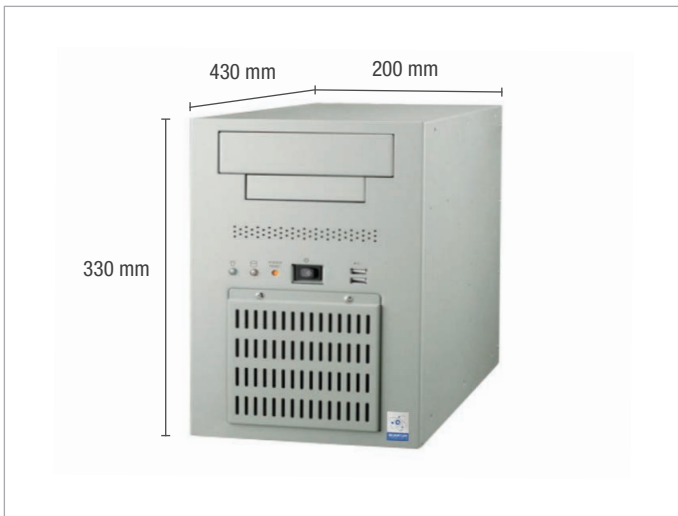

QUANTUM-W

Rack Mount Industrial PC

Wall mount solution from 4th generation

Key Feature

- Shockproof drive bay for one 5.25" ODD and three 3.5" HDDs
- 0 ~ 60° C ambient operation temperature range
- Supports Software RAID 0, 1, 5, 10
- Flexible system
- Wallmount or workbench mounting
- Remote KVM with intel AMT

QUANTUM-W

Rack Mount Industrial PC

Dimension: 200 x 330 x 430 mm (7.9" x 13" x 16.9")

Inside View

Front View

Rear View

Specifications	Quantum-R4	Quantum-R6	Quantum-R7
Mechanical & Environment	Operating Temperature	0°C ~ 60°C	0°C ~ 60°C
	Storage Temperature	-20°C ~ 70°C	-20°C ~ 70°C
	Operating Humidity	10~95%@40, non-condensing	
	Shock	10g peak acceleration(duration 11ms), in operating with HDD	
	Vibration	1g 5~500Hz in operating with HDD	
	Mounting	Rackmount	
	Dimension	(W*H*D): 430x176x546mm	
EMC	CE, FCC Class A		
Operating System	Windows 7	yes	yes (no graphic driver)
	WES 7	yes	yes (no graphic driver)
	Windows 10 IoT	no	yes
	Linux	yes	yes