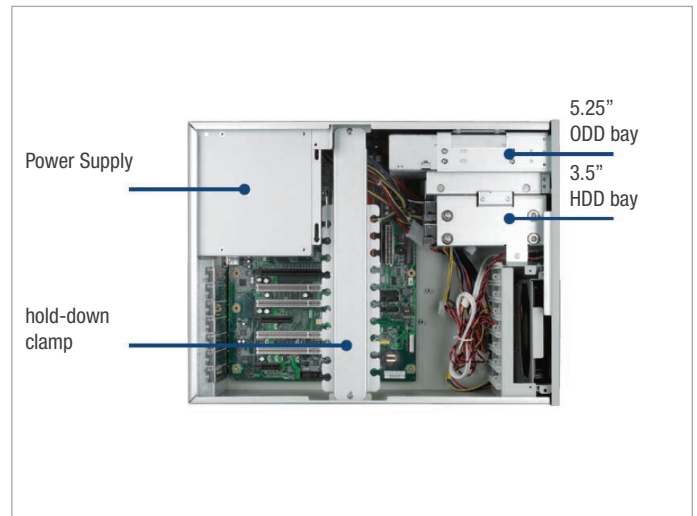

QUANTUM-W

Rack Mount Industrial PC

Wall mount solution from 4th generation

Key Feature

- Shockproof drive bay for one 5.25" ODD and three 3.5" HDDs
- 0 ~ 60° C ambient operation temperature range
- Supports Software RAID 0, 1, 5, 10
- Flexible system
- Wallmount or workbench mounting
- Remote KVM with intel AMT

QUANTUM-W

Rack Mount Industrial PC

Dimension: 200 x 330 x 430 mm (7.9" x 13" x 16.9")

Inside View

Front View

Rear View

Specifications	Quantum-R4	Quantum-R6	Quantum-R7
Mechanical & Environment	Operating Temperature	0°C ~ 60°C	0°C ~ 60°C
	Storage Temperature	-20°C ~ 70°C	-20°C ~ 70°C
	Operating Humidity	10~95%@40, non-condensing	
	Shock	10g peak acceleration(duration 11ms), in operating with HDD	
	Vibration	1g 5~500Hz in operating with HDD	
	Mounting	Rackmount	
	Dimension	(W*H*D): 430x176x546mm	
EMC	CE, FCC Class A		
Operating System	Windows 7	yes	yes (no graphic driver)
	WES 7	yes	yes (no graphic driver)
	Windows 10 IoT	no	yes
	Linux	yes	yes