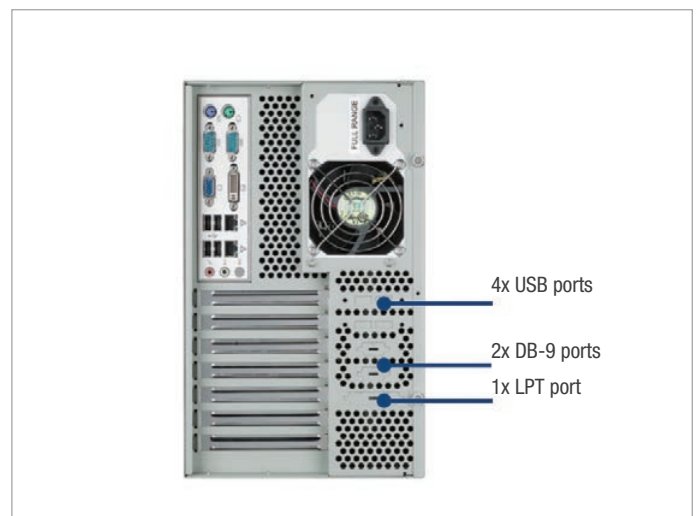

QUANTUM-W

Rack Mount Industrial PC

Wall mount solution from 4th generation

Key Feature

- Shockproof drive bay for one 5.25" ODD and three 3.5" HDDs
- 0 ~ 60° C ambient operation temperature range
- Supports Software RAID 0, 1, 5, 10
- Flexible system
- Wallmount or workbench mounting
- Remote KVM with intel AMT

QUANTUM-W

Rack Mount Industrial PC

Dimension: 200 x 330 x 430 mm (7.9" x 13" x 16.9")

Inside View

Front View

Rear View

Specifications	Quantum-R4	Quantum-R6	Quantum-R7
Mechanical & Environment	Operating Temperature	0°C ~ 60°C	0°C ~ 60°C
	Storage Temperature	-20°C ~ 70°C	-20°C ~ 70°C
	Operating Humidity	10~95%@40, non-condensing	
	Shock	10g peak acceleration(duration 11ms), in operating with HDD	
	Vibration	1g 5~500Hz in operating with HDD	
	Mounting	Rackmount	
	Dimension	(W*H*D): 430x176x546mm	
EMC	CE, FCC Class A		
Operating System	Windows 7	yes	yes (no graphic driver)
	WES 7	yes	yes (no graphic driver)
	Windows 10 IoT	no	yes
	Linux	yes	yes