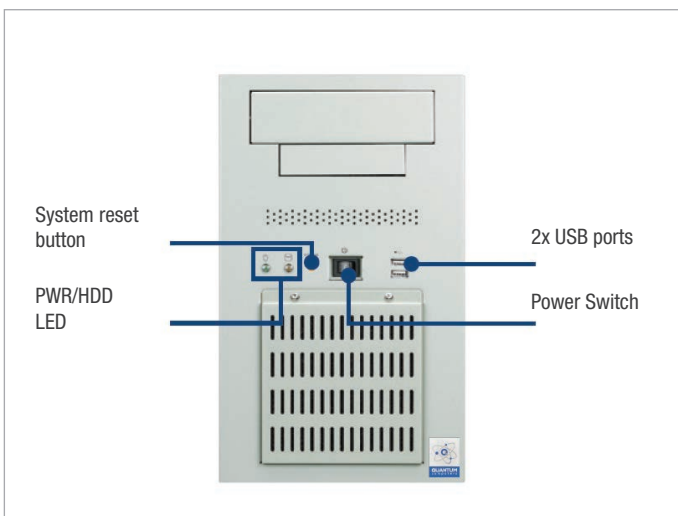

QUANTUM-W

Rack Mount Industrial PC

Dimension: 200 x 330 x 430 mm (7.9" x 13" x 16.9")

Inside View

Front View

Rear View

Specifications	Quantum-R4	Quantum-R6	Quantum-R7
Mechanical & Environment	Operating Temperature	0°C ~ 60°C	0°C ~ 60°C
	Storage Temperature	-20°C ~ 70°C	-20°C ~ 70°C
	Operating Humidity	10~95%@40, non-condensing	
	Shock	10g peak acceleration(duration 11ms), in operating with HDD	
	Vibration	1g 5~500Hz in operating with HDD	
	Mounting	Rackmount	
	Dimension	(W*H*D): 430x176x546mm	
EMC	CE, FCC Class A		
Operating System	Windows 7	yes	yes (no graphic driver)
	WES 7	yes	yes (no graphic driver)
	Windows 10 IoT	no	yes
	Linux	yes	yes